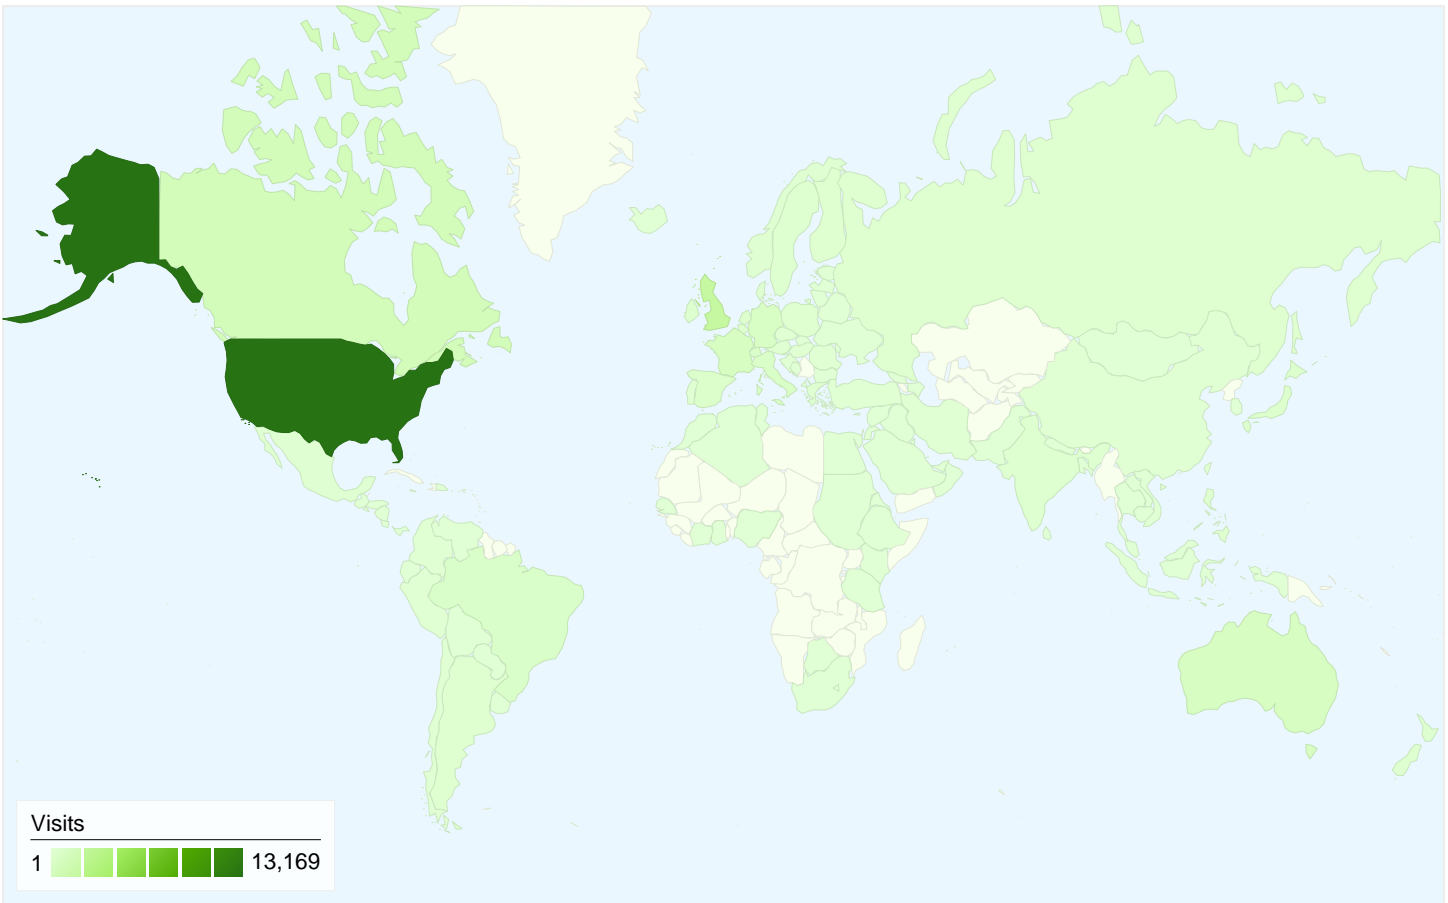

Visitors
 16,291

Map Overlay world

Traffic Sources Overview

- **Search Engines**
14,827.00 (61.95%)
- **Direct Traffic**
4,871.00 (20.35%)
- **Referring Sites**
4,236.00 (17.70%)

Content Overview

Pages	Pageviews	% Pageviews
/	11,928	12.18%
/DVD/index.html	4,469	4.56%
/info/top100.html	3,069	3.13%
/index.html	2,176	2.22%
/people/actresses/index.html	2,146	2.19%

16,291 people visited this site

23,934 Visits

16,291 Absolute Unique Visitors

97,967 Pageviews

4.09 Average Pageviews

00:02:37 Time on Site

61.53% Bounce Rate

60.67% New Visits

All traffic sources sent a total of 23,934 visits

-  20.35% Direct Traffic
-  17.70% Referring Sites
-  61.95% Search Engines

- **Search Engines**
14,827.00 (61.95%)
- **Direct Traffic**
4,871.00 (20.35%)
- **Referring Sites**
4,236.00 (17.70%)

23,934 visits came from 131 countries/territories

Site Usage

Country/Territory	Visits	Pages/Visit	Avg. Time on Site	% New Visits	Bounce Rate
Visits 23,934 % of Site Total: 100.00%	Pages/Visit 4.09 Site Avg: 4.09 (0.00%)	Avg. Time on Site 00:02:37 Site Avg: 00:02:37 (0.00%)	% New Visits 60.73% Site Avg: 60.67% (0.09%)	Bounce Rate 61.53% Site Avg: 61.53% (0.00%)	
United States	13,169	4.19	00:02:40	60.11%	59.87%
United Kingdom	2,005	4.23	00:03:01	56.66%	60.55%
Canada	1,006	4.95	00:02:55	66.20%	52.98%
Australia	701	2.50	00:01:28	51.78%	73.32%
France	679	3.76	00:02:48	53.17%	55.67%
Germany	604	10.52	00:05:47	66.23%	57.78%
Italy	484	5.69	00:03:12	47.11%	58.47%
Switzerland	467	1.69	00:01:50	13.92%	79.87%
Brazil	457	3.40	00:02:01	70.90%	66.96%