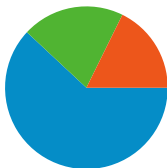

Site Usage

23,934 Visits

61.53% Bounce Rate

97,967 Pageviews

00:02:37 Avg. Time on Site

4.09 Pages/Visit

60.67% % New Visits

Visitors Overview

Visitors
 16,291

Map Overlay world

Traffic Sources Overview

- **Search Engines**
14,827.00 (61.95%)
- **Direct Traffic**
4,871.00 (20.35%)
- **Referring Sites**
4,236.00 (17.70%)

Content Overview

Pages	Pageviews	% Pageviews
/	11,928	12.18%
/DVD/index.html	4,469	4.56%
/info/top100.html	3,069	3.13%
/index.html	2,176	2.22%
/people/actresses/index.html	2,146	2.19%

All traffic sources sent a total of 23,934 visits

-  20.35% Direct Traffic
-  17.70% Referring Sites
-  61.95% Search Engines

- **Search Engines**
14,827.00 (61.95%)
- **Direct Traffic**
4,871.00 (20.35%)
- **Referring Sites**
4,236.00 (17.70%)

23,934 visits came from 131 countries/territories

Site Usage

Country/Territory	Visits	Pages/Visit	Avg. Time on Site	% New Visits	Bounce Rate
Visits 23,934 % of Site Total: 100.00%	Pages/Visit 4.09 Site Avg: 4.09 (0.00%)	Avg. Time on Site 00:02:37 Site Avg: 00:02:37 (0.00%)	% New Visits 60.73% Site Avg: 60.67% (0.09%)	Bounce Rate 61.53% Site Avg: 61.53% (0.00%)	
United States	13,169	4.19	00:02:40	60.11%	59.87%
United Kingdom	2,005	4.23	00:03:01	56.66%	60.55%
Canada	1,006	4.95	00:02:55	66.20%	52.98%
Australia	701	2.50	00:01:28	51.78%	73.32%
France	679	3.76	00:02:48	53.17%	55.67%
Germany	604	10.52	00:05:47	66.23%	57.78%
Italy	484	5.69	00:03:12	47.11%	58.47%
Switzerland	467	1.69	00:01:50	13.92%	79.87%
Brazil	457	3.40	00:02:01	70.90%	66.96%