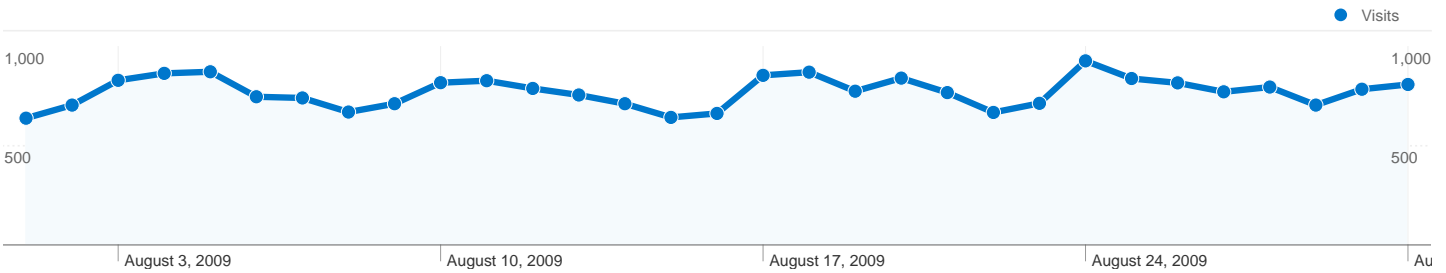

All traffic sources sent a total of 23,934 visits

- 20.35% Direct Traffic
- 17.70% Referring Sites
- 61.95% Search Engines

- **Search Engines**
  14,827.00 (61.95%)
- **Direct Traffic**
  4,871.00 (20.35%)
- **Referring Sites**
  4,236.00 (17.70%)

Top Traffic Sources

Sources	Visits	% visits	Keywords	Visits	% visits
google (organic)	12,535	52.37%	silent films	456	3.08%
(direct) ((none))	4,871	20.35%	silent era	449	3.03%
yahoo (organic)	1,425	5.95%	unknown silent movies the	329	2.22%
en.wikipedia.org (referral)	1,208	5.05%	silent movies	304	2.05%
images.google.com (referral)	470	1.96%	best silent films	203	1.37%