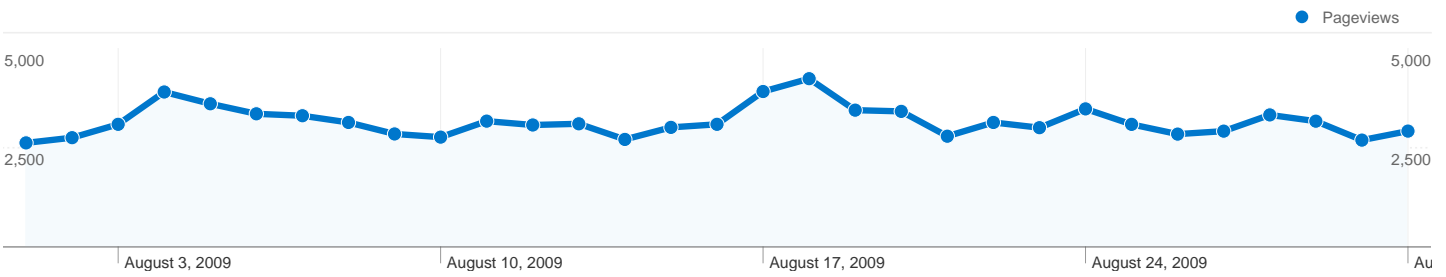

Pages on this site were viewed a total of 97,967 times

97,967 Pageviews

70,785 Unique Views

61.53% Bounce Rate

Top Content

Pages	Pageviews	% Pageviews
/	11,928	12.18%
/DVD/index.html	4,469	4.56%
/info/top100.html	3,069	3.13%
/index.html	2,176	2.22%
/people/actresses/index.html	2,146	2.19%