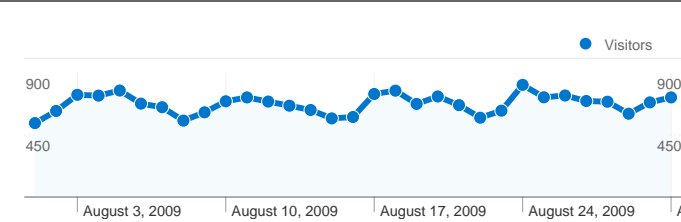

Site Usage

23,934 Visits

61.53% Bounce Rate

97,967 Pageviews

00:02:37 Avg. Time on Site

4.09 Pages/Visit

60.67% % New Visits

Visitors Overview

Visitors
 16,291

Map Overlay world

Traffic Sources Overview

- **Search Engines**
14,827.00 (61.95%)
- **Direct Traffic**
4,871.00 (20.35%)
- **Referring Sites**
4,236.00 (17.70%)

Content Overview

Pages	Pageviews	% Pageviews
/	11,928	12.18%
/DVD/index.html	4,469	4.56%
/info/top100.html	3,069	3.13%
/index.html	2,176	2.22%
/people/actresses/index.html	2,146	2.19%

16,291 people visited this site

23,934 Visits

16,291 Absolute Unique Visitors

97,967 Pageviews

4.09 Average Pageviews

00:02:37 Time on Site

61.53% Bounce Rate

60.67% New Visits

23,934 visits came from 131 countries/territories

Site Usage

Country/Territory	Visits	Pages/Visit	Avg. Time on Site	% New Visits	Bounce Rate
Visits 23,934 % of Site Total: 100.00%	Pages/Visit 4.09 Site Avg: 4.09 (0.00%)	Avg. Time on Site 00:02:37 Site Avg: 00:02:37 (0.00%)	% New Visits 60.73% Site Avg: 60.67% (0.09%)	Bounce Rate 61.53% Site Avg: 61.53% (0.00%)	
United States	13,169	4.19	00:02:40	60.11%	59.87%
United Kingdom	2,005	4.23	00:03:01	56.66%	60.55%
Canada	1,006	4.95	00:02:55	66.20%	52.98%
Australia	701	2.50	00:01:28	51.78%	73.32%
France	679	3.76	00:02:48	53.17%	55.67%
Germany	604	10.52	00:05:47	66.23%	57.78%
Italy	484	5.69	00:03:12	47.11%	58.47%
Switzerland	467	1.69	00:01:50	13.92%	79.87%
Brazil	457	3.40	00:02:01	70.90%	66.96%