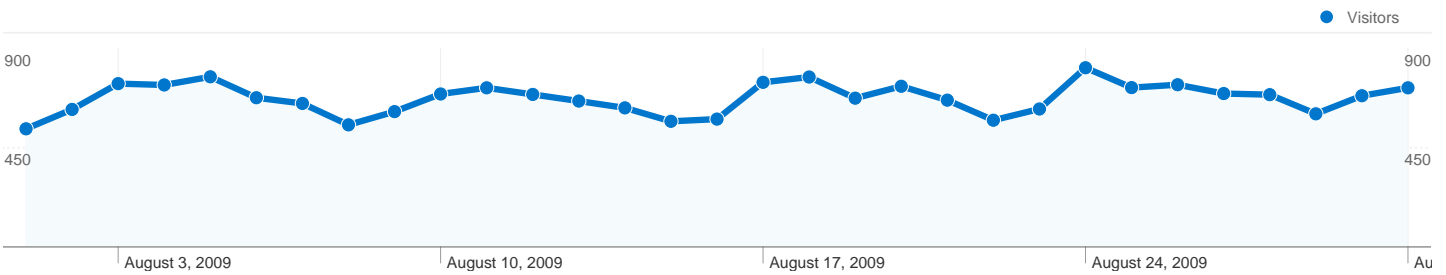

Site Usage

23,934 Visits

61.53% Bounce Rate

97,967 Pageviews

00:02:37 Avg. Time on Site

4.09 Pages/Visit

60.67% % New Visits

Visitors Overview

Visitors
 16,291

Map Overlay world

Traffic Sources Overview

- **Search Engines**
14,827.00 (61.95%)
- **Direct Traffic**
4,871.00 (20.35%)
- **Referring Sites**
4,236.00 (17.70%)

Content Overview

Pages	Pageviews	% Pageviews
/	11,928	12.18%
/DVD/index.html	4,469	4.56%
/info/top100.html	3,069	3.13%
/index.html	2,176	2.22%
/people/actresses/index.html	2,146	2.19%

16,291 people visited this site

23,934 Visits

16,291 Absolute Unique Visitors

97,967 Pageviews

4.09 Average Pageviews

00:02:37 Time on Site

61.53% Bounce Rate

60.67% New Visits

23,934 visits came from 131 countries/territories

Site Usage

Country/Territory	Visits	Pages/Visit	Avg. Time on Site	% New Visits	Bounce Rate
Visits 23,934 % of Site Total: 100.00%	Pages/Visit 4.09 Site Avg: 4.09 (0.00%)	Avg. Time on Site 00:02:37 Site Avg: 00:02:37 (0.00%)	% New Visits 60.73% Site Avg: 60.67% (0.09%)	Bounce Rate 61.53% Site Avg: 61.53% (0.00%)	
United States	13,169	4.19	00:02:40	60.11%	59.87%
United Kingdom	2,005	4.23	00:03:01	56.66%	60.55%
Canada	1,006	4.95	00:02:55	66.20%	52.98%
Australia	701	2.50	00:01:28	51.78%	73.32%
France	679	3.76	00:02:48	53.17%	55.67%
Germany	604	10.52	00:05:47	66.23%	57.78%
Italy	484	5.69	00:03:12	47.11%	58.47%
Switzerland	467	1.69	00:01:50	13.92%	79.87%
Brazil	457	3.40	00:02:01	70.90%	66.96%