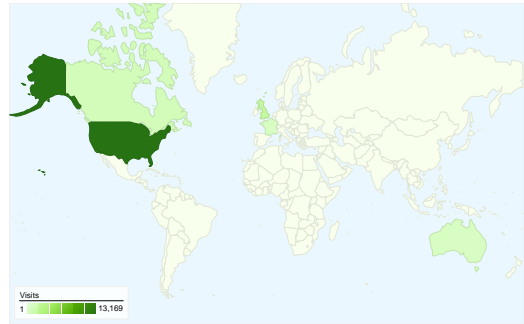

Site Usage

23,934 Visits

61.53% Bounce Rate

97,967 Pageviews

00:02:37 Avg. Time on Site

4.09 Pages/Visit

60.67% % New Visits

Visitors Overview

Visitors
 16,291

Map Overlay world

Traffic Sources Overview

- **Search Engines**
14,827.00 (61.95%)
- **Direct Traffic**
4,871.00 (20.35%)
- **Referring Sites**
4,236.00 (17.70%)

Content Overview

Pages	Pageviews	% Pageviews
/	11,928	12.18%
/DVD/index.html	4,469	4.56%
/info/top100.html	3,069	3.13%
/index.html	2,176	2.22%
/people/actresses/index.html	2,146	2.19%

16,291 people visited this site

23,934 Visits

16,291 Absolute Unique Visitors

97,967 Pageviews

4.09 Average Pageviews

00:02:37 Time on Site

61.53% Bounce Rate

60.67% New Visits

23,934 visits came from 131 countries/territories

Site Usage

Country/Territory	Visits	Pages/Visit	Avg. Time on Site	% New Visits	Bounce Rate
Visits 23,934 % of Site Total: 100.00%	Pages/Visit 4.09 Site Avg: 4.09 (0.00%)	Avg. Time on Site 00:02:37 Site Avg: 00:02:37 (0.00%)	% New Visits 60.73% Site Avg: 60.67% (0.09%)	Bounce Rate 61.53% Site Avg: 61.53% (0.00%)	
United States	13,169	4.19	00:02:40	60.11%	59.87%
United Kingdom	2,005	4.23	00:03:01	56.66%	60.55%
Canada	1,006	4.95	00:02:55	66.20%	52.98%
Australia	701	2.50	00:01:28	51.78%	73.32%
France	679	3.76	00:02:48	53.17%	55.67%
Germany	604	10.52	00:05:47	66.23%	57.78%
Italy	484	5.69	00:03:12	47.11%	58.47%
Switzerland	467	1.69	00:01:50	13.92%	79.87%
Brazil	457	3.40	00:02:01	70.90%	66.96%