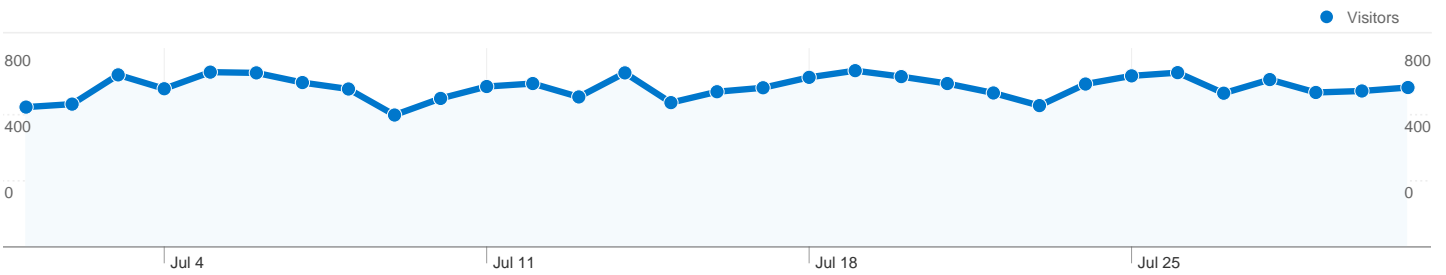

**Site Usage**

**22,437** Visits

**67.39%** Bounce Rate

**69,856** Pageviews

**00:02:15** Avg. Time on Site

**3.11** Pages/Visit

**62.16%** % New Visits

**Visitors Overview**

**Visitors**  
**15,798**

**Map Overlay**

**Traffic Sources Overview**

- **Search Engines**  
12,552.00 (55.94%)
- **Referring Sites**  
5,412.00 (24.12%)
- **Direct Traffic**  
4,473.00 (19.94%)

**Content Overview**

## 15,798 people visited this site

22,437 Visits

15,798 Absolute Unique Visitors

69,856 Pageviews

3.11 Average Pageviews

00:02:15 Time on Site

67.39% Bounce Rate

62.16% New Visits

## Pages on this site were viewed a total of 69,856 times

**69,856** Pageviews

**50,466** Unique Views

**67.39%** Bounce Rate