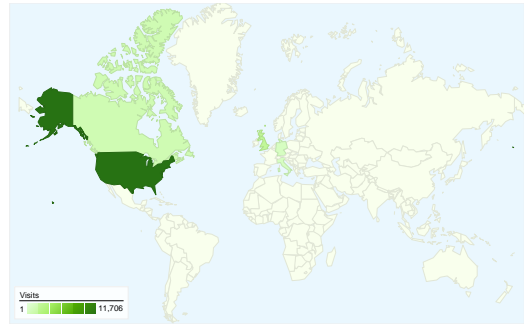

**Site Usage**

**22,437** Visits

**67.39%** Bounce Rate

**69,856** Pageviews

**00:02:15** Avg. Time on Site

**3.11** Pages/Visit

**62.16%** % New Visits

**Visitors Overview**

**Visitors**  
**15,798**

**Map Overlay**

**Traffic Sources Overview**

- **Search Engines**  
12,552.00 (55.94%)
- **Referring Sites**  
5,412.00 (24.12%)
- **Direct Traffic**  
4,473.00 (19.94%)

**Content Overview**

All traffic sources sent a total of 22,437 visits

-  19.94% Direct Traffic
-  24.12% Referring Sites
-  55.94% Search Engines

-  **Search Engines**  
12,552.00 (55.94%)
-  **Referring Sites**  
5,412.00 (24.12%)
-  **Direct Traffic**  
4,473.00 (19.94%)

**22,437 visits came from 132 countries/territories**

Site Usage

| Country/Territory   | Visits   | Pages/Visit  | Avg. Time on Site   | % New Visits   | Bounce Rate |
|---|--|--|---|--|-------------|
| <b>Visits</b><br><b>22,437</b><br>% of Site Total:<br>100.00% | <b>Pages/Visit</b><br><b>3.11</b><br>Site Avg:<br>3.11 (0.00%) | <b>Avg. Time on Site</b><br><b>00:02:15</b><br>Site Avg:<br>00:02:15 (0.00%) | <b>% New Visits</b><br><b>62.19%</b><br>Site Avg:<br>62.16% (0.05%) | <b>Bounce Rate</b><br><b>67.39%</b><br>Site Avg:<br>67.39% (0.00%) |             |
| United States   | 11,706   | 3.39   | 00:02:26  | 62.11%   | 66.28%      |
| United Kingdom  | 2,098  | 3.15   | 00:02:04  | 54.72%   | 67.11%      |
| Canada  | 1,172  | 2.83   | 00:01:44  | 59.22%   | 67.06%      |
| Germany   | 683  | 2.57   | 00:01:19  | 62.23%   | 68.23%      |
| Italy   | 679  | 3.06   | 00:02:38  | 51.10%   | 66.42%      |
| Australia   | 578  | 2.62   | 00:01:53  | 64.19%   | 71.80%      |
| France  | 563  | 3.09   | 00:02:04  | 58.61%   | 65.90%      |
| Spain   | 469  | 2.39   | 00:01:45  | 71.00%   | 67.38%      |
| Brazil  | 431  | 1.81   | 00:01:40  | 68.21%   | 71.46%      |