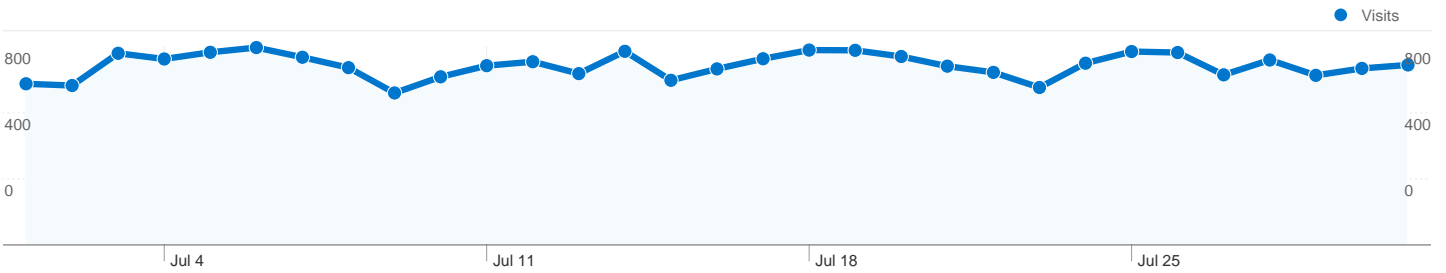

**Site Usage**

**22,437** Visits

**67.39%** Bounce Rate

**69,856** Pageviews

**00:02:15** Avg. Time on Site

**3.11** Pages/Visit

**62.16%** % New Visits

**Visitors Overview**

## 15,798 people visited this site

22,437 Visits

15,798 Absolute Unique Visitors

69,856 Pageviews

3.11 Average Pageviews

00:02:15 Time on Site

67.39% Bounce Rate

62.16% New Visits

All traffic sources sent a total of 22,437 visits

-  19.94% Direct Traffic
-  24.12% Referring Sites
-  55.94% Search Engines

-  **Search Engines**  
12,552.00 (55.94%)
-  **Referring Sites**  
5,412.00 (24.12%)
-  **Direct Traffic**  
4,473.00 (19.94%)

## Pages on this site were viewed a total of 69,856 times

**69,856** Pageviews

**50,466** Unique Views

**67.39%** Bounce Rate