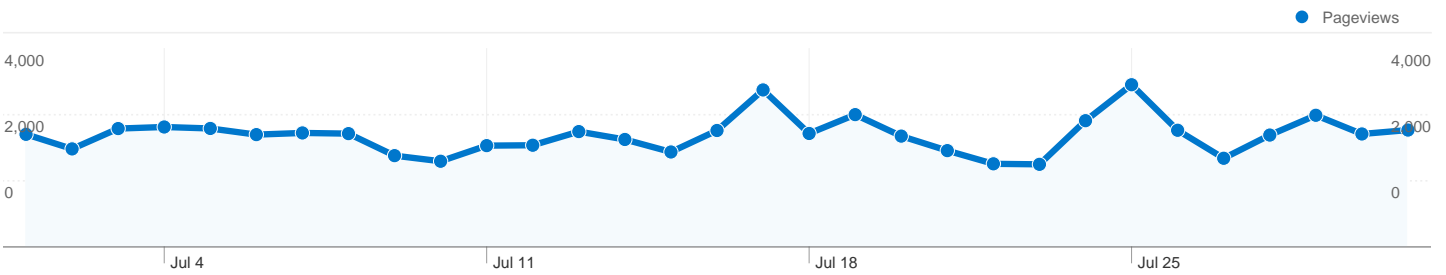

Pages on this site were viewed a total of 69,856 times

69,856 Pageviews

50,466 Unique Views

67.39% Bounce Rate

AdSense Performance

12,129 AdSense Page Impressions

$2.53 AdSense Revenue

12,767 AdSense Unit Impressions

Top Content

Pages	Pageviews	% Pageviews
/	7,840	11.22%
/info/top100.html	3,798	5.44%
/video/index.html	3,175	4.55%
/PSFL/index.html	1,605	2.30%
/search.html	1,485	2.13%