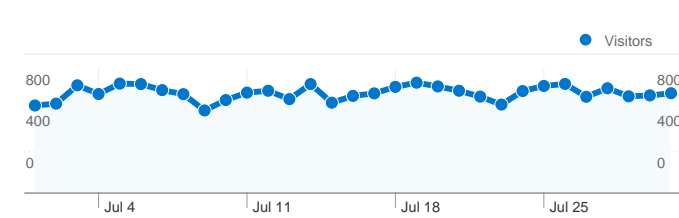

**Site Usage**

**22,437** Visits

**67.39%** Bounce Rate

**69,856** Pageviews

**00:02:15** Avg. Time on Site

**3.11** Pages/Visit

**62.16%** % New Visits

**Visitors Overview**

**Visitors**  
**15,798**

**Map Overlay**

**Traffic Sources Overview**

- **Search Engines**  
12,552.00 (55.94%)
- **Referring Sites**  
5,412.00 (24.12%)
- **Direct Traffic**  
4,473.00 (19.94%)

**Content Overview**

## 15,798 people visited this site

22,437 Visits

15,798 Absolute Unique Visitors

69,856 Pageviews

3.11 Average Pageviews

00:02:15 Time on Site

67.39% Bounce Rate

62.16% New Visits

## Pages on this site were viewed a total of 69,856 times

**69,856** Pageviews

**50,466** Unique Views

**67.39%** Bounce Rate