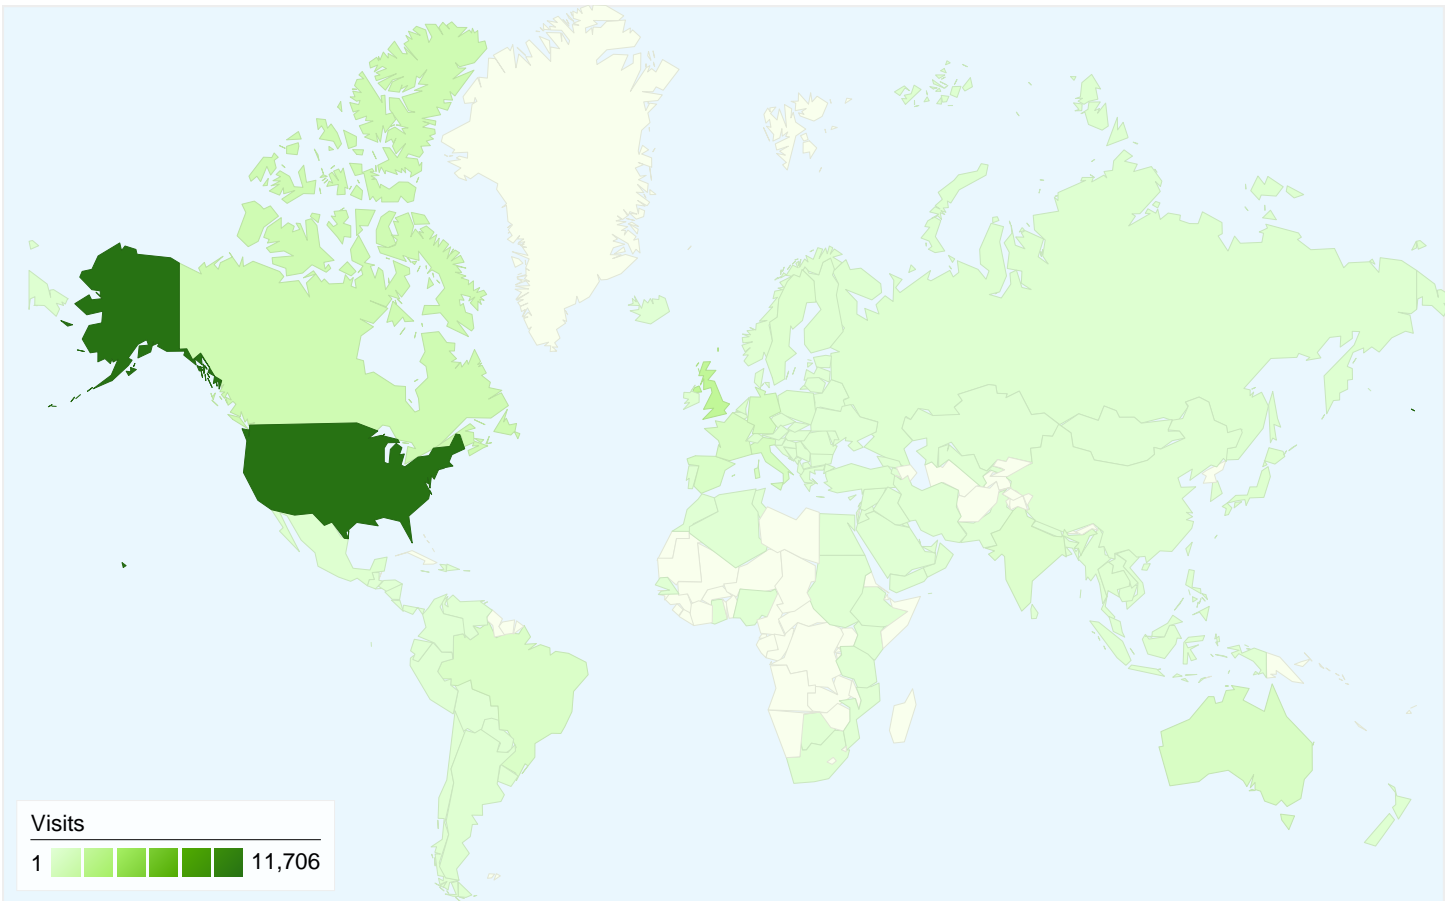

**Visitors**  
**15,798**

**Map Overlay**

**Traffic Sources Overview**

- **Search Engines**  
12,552.00 (55.94%)
- **Referring Sites**  
5,412.00 (24.12%)
- **Direct Traffic**  
4,473.00 (19.94%)

**Content Overview**

## 15,798 people visited this site

22,437 Visits

15,798 Absolute Unique Visitors

69,856 Pageviews

3.11 Average Pageviews

00:02:15 Time on Site

67.39% Bounce Rate

62.16% New Visits

All traffic sources sent a total of 22,437 visits

-  19.94% Direct Traffic
-  24.12% Referring Sites
-  55.94% Search Engines

-  **Search Engines**  
12,552.00 (55.94%)
-  **Referring Sites**  
5,412.00 (24.12%)
-  **Direct Traffic**  
4,473.00 (19.94%)

**22,437 visits came from 132 countries/territories**

Site Usage

| Country/Territory   | Visits   | Pages/Visit  | Avg. Time on Site   | % New Visits   | Bounce Rate |
|---|--|--|---|--|-------------|
| <b>Visits</b><br><b>22,437</b><br>% of Site Total:<br>100.00% | <b>Pages/Visit</b><br><b>3.11</b><br>Site Avg:<br>3.11 (0.00%) | <b>Avg. Time on Site</b><br><b>00:02:15</b><br>Site Avg:<br>00:02:15 (0.00%) | <b>% New Visits</b><br><b>62.19%</b><br>Site Avg:<br>62.16% (0.05%) | <b>Bounce Rate</b><br><b>67.39%</b><br>Site Avg:<br>67.39% (0.00%) |             |
| United States   | 11,706   | 3.39   | 00:02:26  | 62.11%   | 66.28%      |
| United Kingdom  | 2,098  | 3.15   | 00:02:04  | 54.72%   | 67.11%      |
| Canada  | 1,172  | 2.83   | 00:01:44  | 59.22%   | 67.06%      |
| Germany   | 683  | 2.57   | 00:01:19  | 62.23%   | 68.23%      |
| Italy   | 679  | 3.06   | 00:02:38  | 51.10%   | 66.42%      |
| Australia   | 578  | 2.62   | 00:01:53  | 64.19%   | 71.80%      |
| France  | 563  | 3.09   | 00:02:04  | 58.61%   | 65.90%      |
| Spain   | 469  | 2.39   | 00:01:45  | 71.00%   | 67.38%      |
| Brazil  | 431  | 1.81   | 00:01:40  | 68.21%   | 71.46%      |